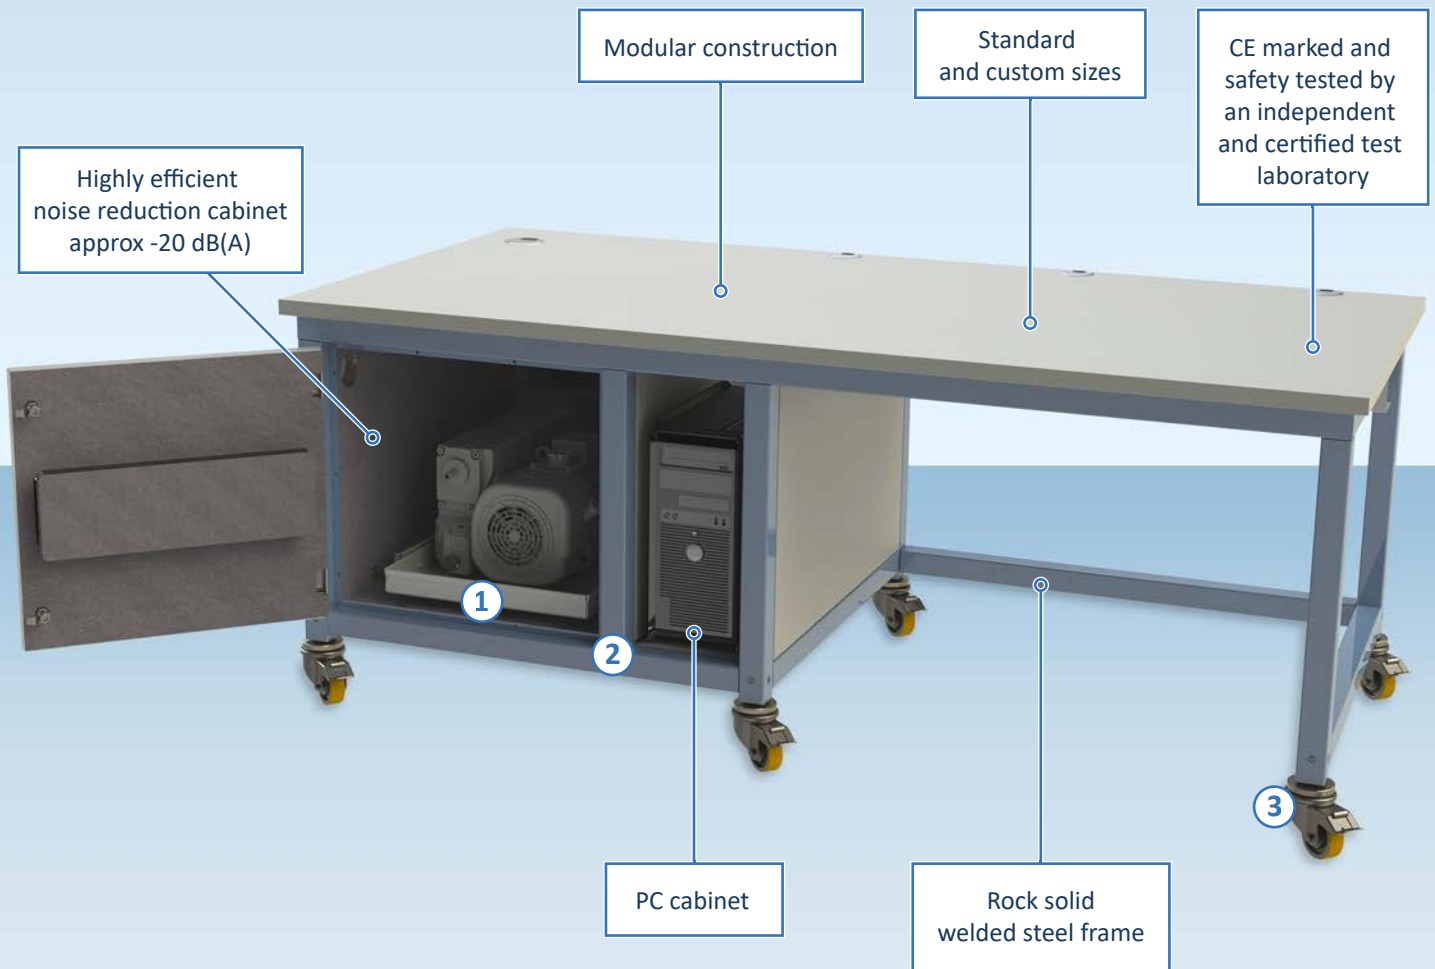

Lab furniture

INSTRUMENT TABLES QE SERIES

FLEXIBLE - MOBILE - ROBUST

The LGT-QE series

Mobile heavy-duty instrument tables with optional noise protection cabinet for vacuum pumps

Details

① Pump drawer for service

② available with single or double noise protected pump cabinet

③ Each wheel can be adjusted in height to compensate uneven floors

Details

① Monitor holder available

② Lockable heavy-duty castors

③ Optional pump status display available*