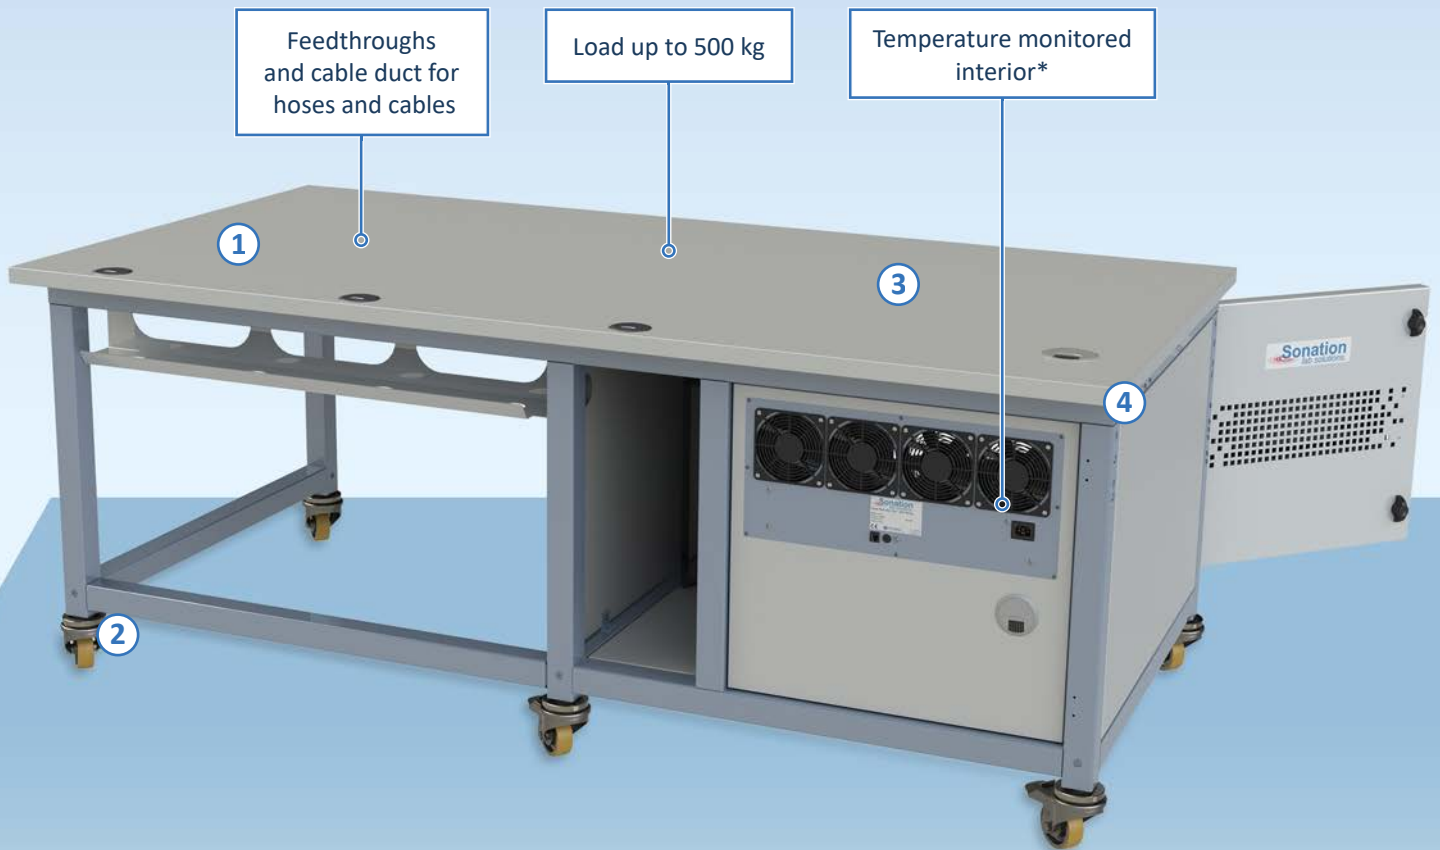

Lab furniture

INSTRUMENT TABLES QE SERIES

FLEXIBLE - MOBILE - ROBUST

The LGT-QE series

Mobile heavy-duty instrument tables with optional noise protection cabinet for vacuum pumps

Details

① Pump drawer for service

② available with single or double noise protected pump cabinet

③ Each wheel can be adjusted in height to compensate uneven floors

Details

① Monitor holder available

② Lockable heavy-duty castors

③ Optional pump status display available*