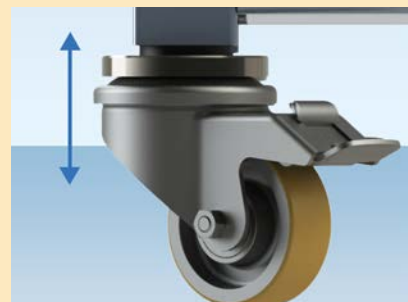

Lab furniture

INSTRUMENT TABLES QE SERIES

FLEXIBLE - MOBILE - ROBUST

The LGT-QE series

Mobile heavy-duty instrument tables with optional noise protection cabinet for vacuum pumps

Details

① Pump drawer for service

② available with single or double noise protected pump cabinet

③ Each wheel can be adjusted in height to compensate uneven floors

Details

① Monitor holder available

② Lockable heavy-duty castors

③ Optional pump status display available*