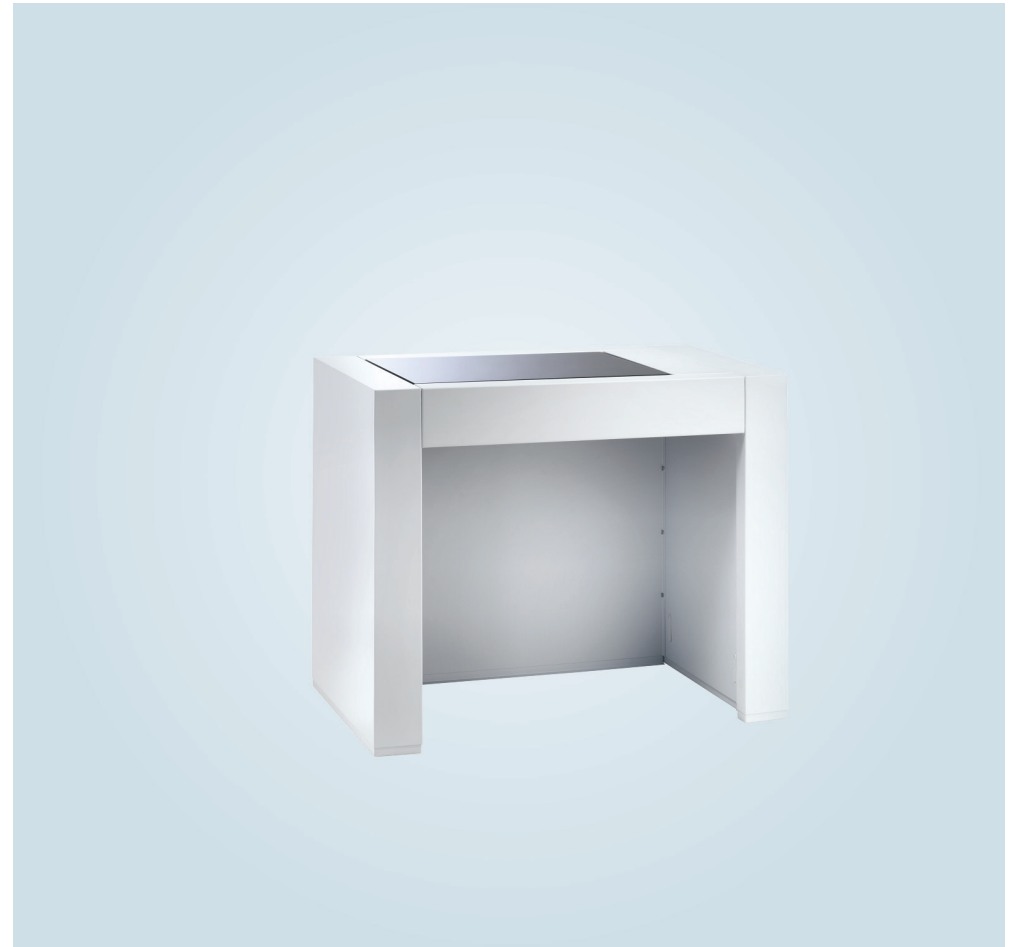

# Adaptable footprint

Versatile single benches:

- ✓ Mobile with castors, load capacity up to 100 kg
- ✓ Flexibly adjustable height without castors,  
load capacity up to 300 kg
- ✓ Also available as a heavy-duty bench for point  
loads up to 200 kg or surface loads up to 400 kg

## Efficient weighing – Special balance bench

- ✓ For vibration-damped weighing
- ✓ Free-standing or for integration in a bench arrangement
- ✓ Available for sitting and standing work height

|                              | Width          |      |      |      | Height |     | Bench depth |     |
|------------------------------|----------------|------|------|------|--------|-----|-------------|-----|
|                              |                |      |      |      |        |     |             |     |
| Single bench without castors | 900            | 1200 | 1500 | 1800 | 750    | 900 | 600         | 750 |
| Single bench with castors    | 900            | 1200 | 1500 | 1800 | 750    | 900 | 600         | 750 |
| Heavy-duty bench             |                | 1200 | 1500 | 1800 | 750    | 900 | 600         | 750 |
| Balance bench, free-standing | 900            | -    | -    | -    | 750    | 900 | 600         | -   |
| Balance bench, built-in      | approx.<br>900 | -    | -    | -    | 750    | 900 | -           | -   |

## Flexible mounting: Bench frames and underbench cabinet frames

- ✓ A-frame variants ensure high load capacity
- ✓ C-frame variants optimise leg room
- ✓ Variants for octagonal worktops and underbench cabinets from 90° to 360°
- ✓ High load capacity with both variants:
  - C-frame: 250 kg/m<sup>2</sup> bench area
  - A-frame 350 kg/m<sup>2</sup> bench area