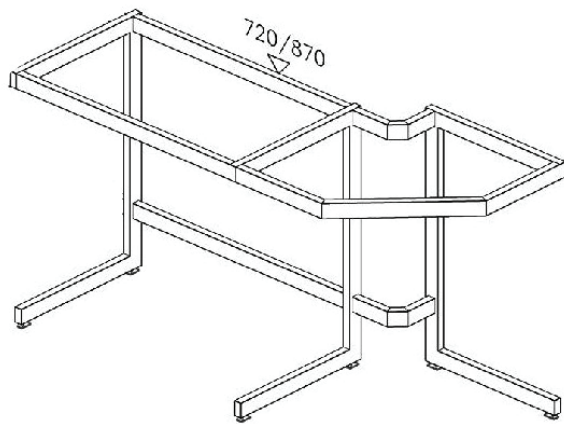

# Adaptable footprint

Versatile single benches:

- ✓ Mobile with castors, load capacity up to 100 kg
- ✓ Flexibly adjustable height without castors,  
load capacity up to 300 kg
- ✓ Also available as a heavy-duty bench for point  
loads up to 200 kg or surface loads up to 400 kg

## Efficient weighing – Special balance bench

- ✓ For vibration-damped weighing
- ✓ Free-standing or for integration in a bench arrangement
- ✓ Available for sitting and standing work height

|                              | Width          |      |      |      | Height |     | Bench depth |     |
|------------------------------|----------------|------|------|------|--------|-----|-------------|-----|
|                              |                |      |      |      |        |     |             |     |
| Single bench without castors | 900            | 1200 | 1500 | 1800 | 750    | 900 | 600         | 750 |
| Single bench with castors    | 900            | 1200 | 1500 | 1800 | 750    | 900 | 600         | 750 |
| Heavy-duty bench             |                | 1200 | 1500 | 1800 | 750    | 900 | 600         | 750 |
| Balance bench, free-standing | 900            | -    | -    | -    | 750    | 900 | 600         | -   |
| Balance bench, built-in      | approx.<br>900 | -    | -    | -    | 750    | 900 | -           | -   |

Dimensions [mm]